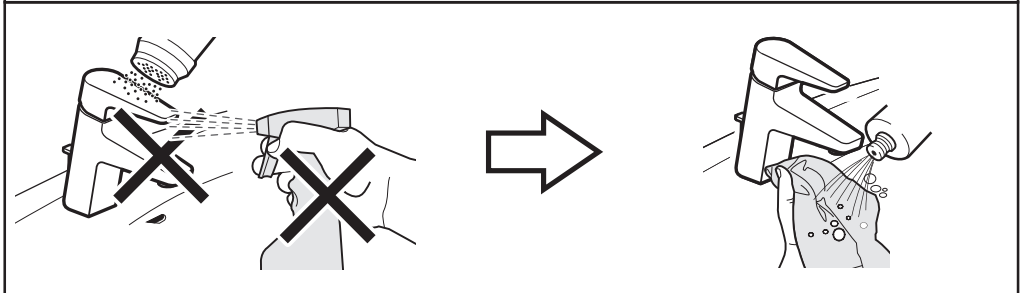

8

4

A5A9A4B

Q

(3 bar)

l/min

Roca Sanitaryware (Suzhou) Co., Ltd
Address: No.16 Xia Sheng Road 215123,
Suzhou Industry Park, Suzhou, China
Tel: +86 512 6295 3337
Fax: +86 512 6295 3799

Roca Sanitario, S.A.
Avda. Diagonal, 513
08029 Barcelona
SPAIN
www.roca.com