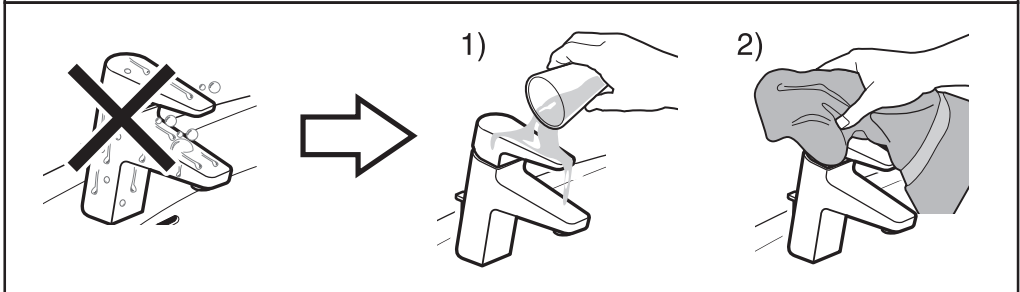

8

4

A5A9A4B

Q

(3 bar)

l/min

Roca Sanitaryware (Suzhou) Co., Ltd
Address: No.16 Xia Sheng Road 215123,
Suzhou Industry Park, Suzhou, China
Tel: +86 512 6295 3337
Fax: +86 512 6295 3799

Roca Sanitario, S.A.
Avda. Diagonal, 513
08029 Barcelona
SPAIN
www.roca.com