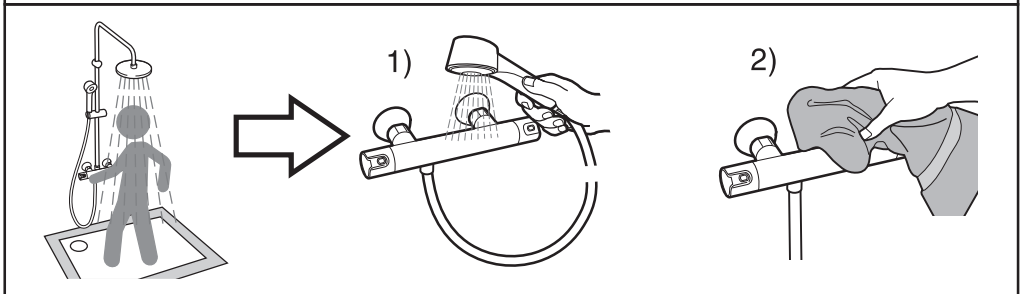

8

4

A5A9A4B

Q

(3 bar)

l/min

Roca Sanitaryware (Suzhou) Co., Ltd
Address: No.16 Xia Sheng Road 215123,
Suzhou Industry Park, Suzhou, China
Tel: +86 512 6295 3337
Fax: +86 512 6295 3799

Roca Sanitario, S.A.
Avda. Diagonal, 513
08029 Barcelona
SPAIN
www.roca.com