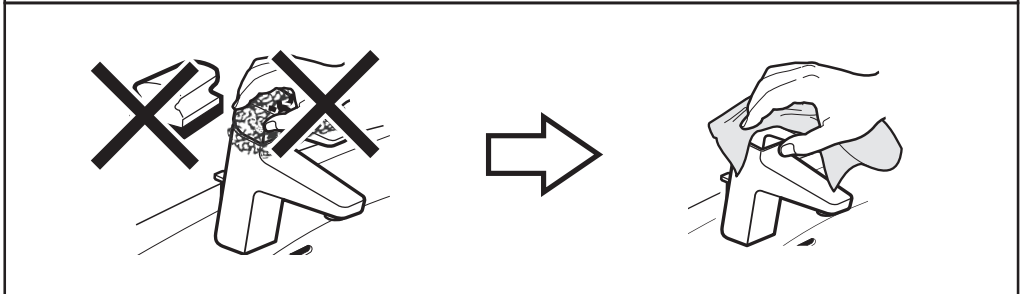

8

4

A5A9A4B

Q

(3 bar)

l/min

Roca Sanitaryware (Suzhou) Co., Ltd
Address: No.16 Xia Sheng Road 215123,
Suzhou Industry Park, Suzhou, China
Tel: +86 512 6295 3337
Fax: +86 512 6295 3799

Roca Sanitario, S.A.
Avda. Diagonal, 513
08029 Barcelona
SPAIN
www.roca.com