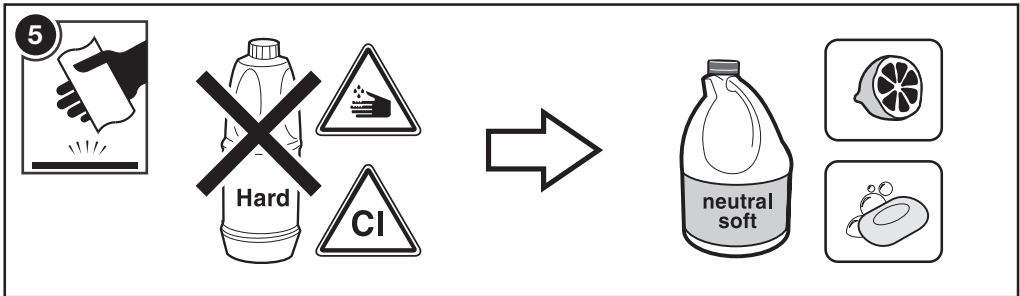

8

4

A5A9A4B

Q

(3 bar)

l/min

Roca Sanitaryware (Suzhou) Co., Ltd
Address: No.16 Xia Sheng Road 215123,
Suzhou Industry Park, Suzhou, China
Tel: +86 512 6295 3337
Fax: +86 512 6295 3799

Roca Sanitario, S.A.
Avda. Diagonal, 513
08029 Barcelona
SPAIN
www.roca.com